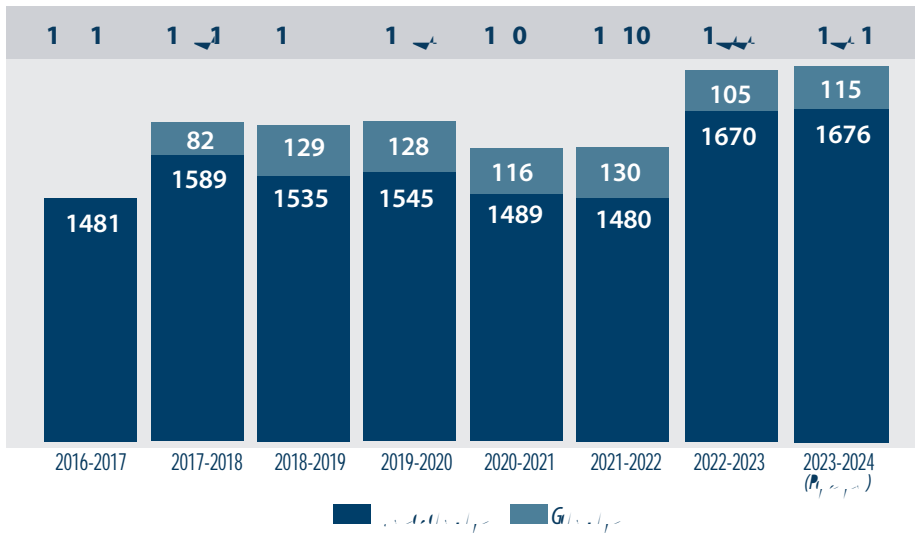

Top 25% of graduating class: 36%  
**SAT code: 5867 ACT code: 4429**  
 MAJORS | MINORS

19  
 PRE-PROFESSIONAL TRACKS

90%  
 OF GRADUATES  
 earn their degree in  
 four years or fewer

92%  
 OF GRADUATES  
 receive job offers or go on  
 to graduate school within  
 one year of graduation

15  
 AVERAGE CLASS SIZE

**12-MONTH ENROLLMENT**

12-month enrollment captures the total number of students who take classes at WVU during an academic year. It is a more comprehensive picture of the University's activities than the more traditional fall enrollment statistics.